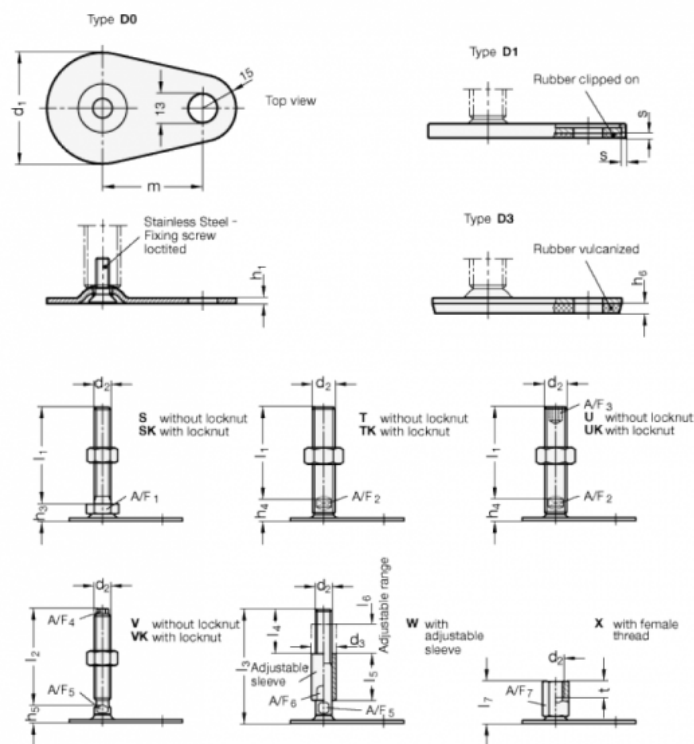

Article number: 204360M16100D1UK

Description: E+G levelling foot
GN 43-60-M16-100-D1-UK

Note: UK With nut, Hexagon socket at the top, Wrench flat at the bottom

Measures

A/F2 = 12	m = 50
A/F3 = 8	s = 2
d1 = 60	
d2 = M16	
h1 = 2.5	
h4 = 17	
h6 =	
l1 = 100	